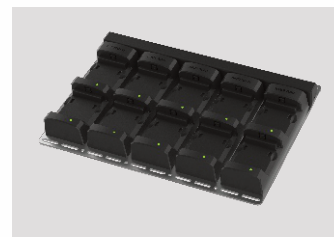

Power Adapter

USB Cable

Battery

Velcro-Black x2

Glove

4-Slots Battery Charge Cradle

10-Slots Battery Charge Cradle

20-Slots Battery Charge Cradle